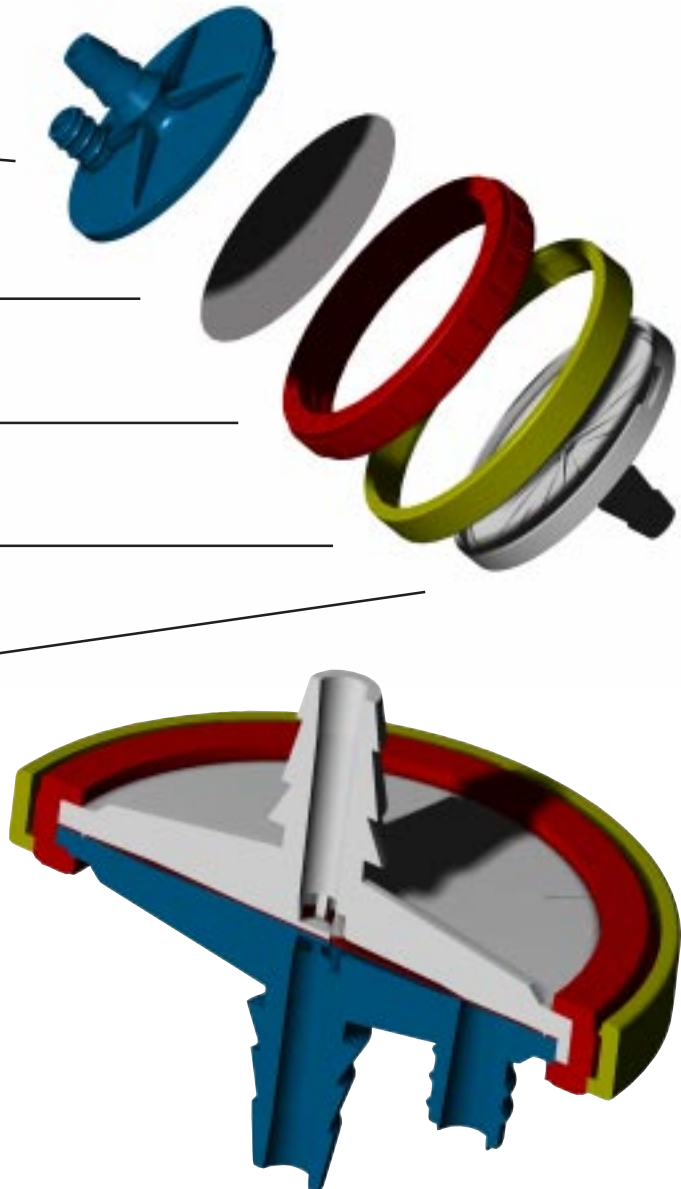

HELAPET

VARIDISK™

- ❖ Upstream Support
Choice of Inlet Connector
to suit you application
Fins for extra pressure
resistance
Optional upstream Vent

- ❖ Filter Media
Your choice of media

- ❖ Helapet Usage Ring
Unique optional
time/date/usage ring

- ❖ Sealing Ring
Rugged construction

- ❖ Downstream Support
Filter media sealed to
eliminate bypass
Choice of Outlet Connector

Custom Filter Devices

A custom 50mm device built
to your specification.

FILTRATION